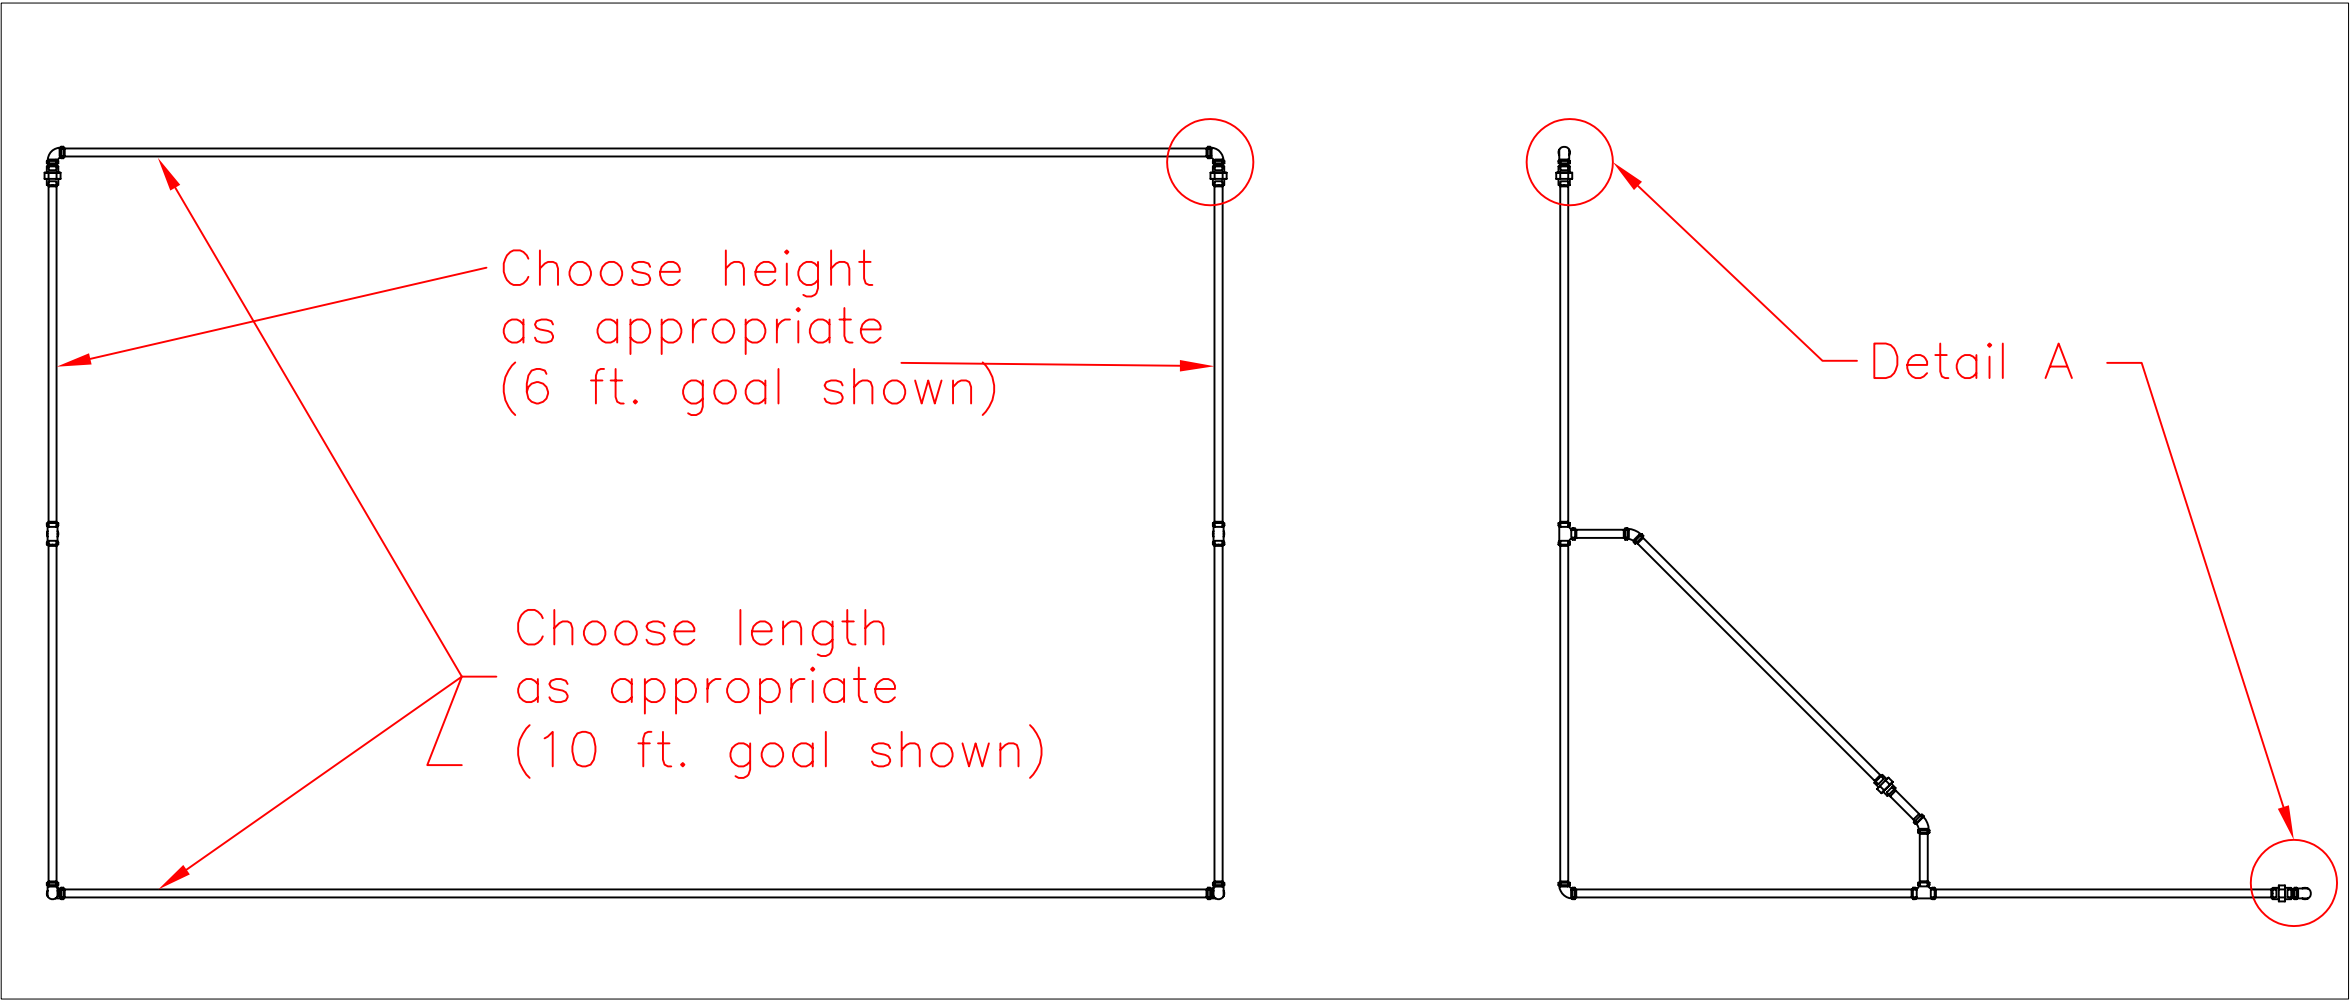

Detail A

Bill of Material				
Item	Qty	Description	Material	Comments
1	2	120 x 1/2 in. pipe	black/galv.	threaded both ends
2	10	36 x 1/2 in. pipe	black/galv.	threaded both ends
3	4	6 x 1/2 in. nipple	black/galv.	
4	2	4.5 x 1/2 in. nipple	black/galv.	
5	4	Close x 1/2 in. nipple	galv.	
6	4	1/2 x 1/2 x 1/2 in. tee	galv.	
7	6	90° x 1/2 in. elbow	galv.	
8	4	45° x 1/2 in. elbow	galv.	
9	6	1/2 x 1/2 in. coupling	galv.	
10	4	72 x 1/2 in. iron pipe insulation, semi-split	closed cell foam	not shown, fasten with cable ties on front and side sections for safety
11	1	Kwikgoal Jr. Net Model 3B4441 or alternate	polyethylene	not shown, 12'W x 6.5'H x 6'B x 2'D (also available w/o depth)
12	4	tarp stakes	plastic	not shown, to hold down net and frame
13	4	tarp clamps	plastic	not shown, to hold net in back
14	25	cable ties	nylon	not shown, approximate quantity

DESCRIPTION	Jr. Soccer Goal Portable, modular		
PROJECT	Soccer goal 05		
DWG. NAME	Soccer goal 05		
DWG. NO.			
SHEET	1 of 1		
SCALE	1:20	SIZE	B
DESIGNED BY	C. Conrad	16-Apr-2003	
		3-Jul-2003	revised